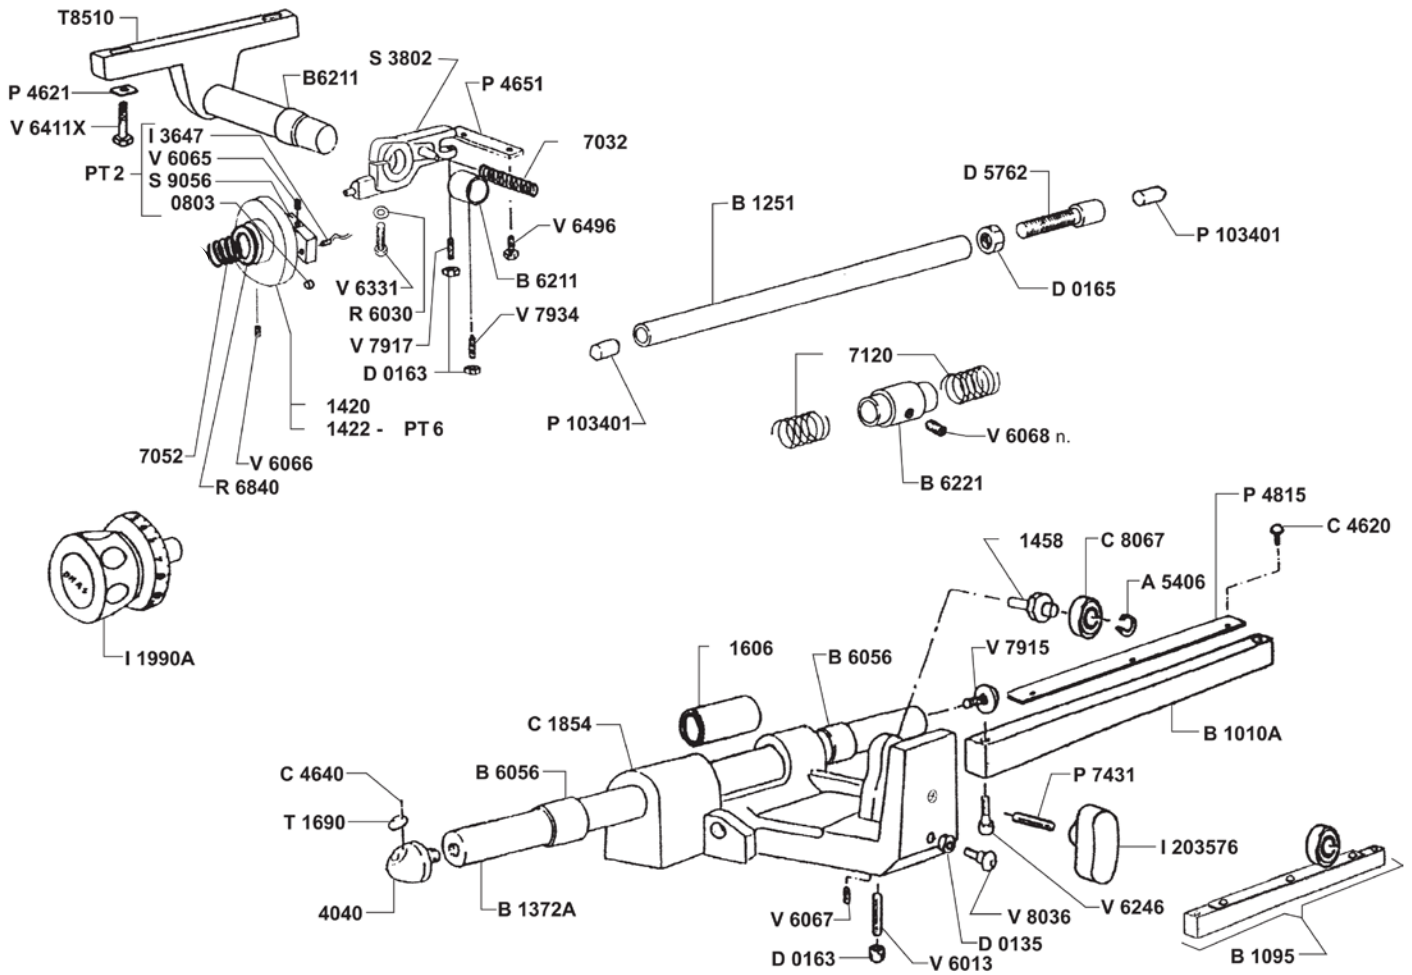

Parts Breakdown

Model MS-IT-0300-H 13655